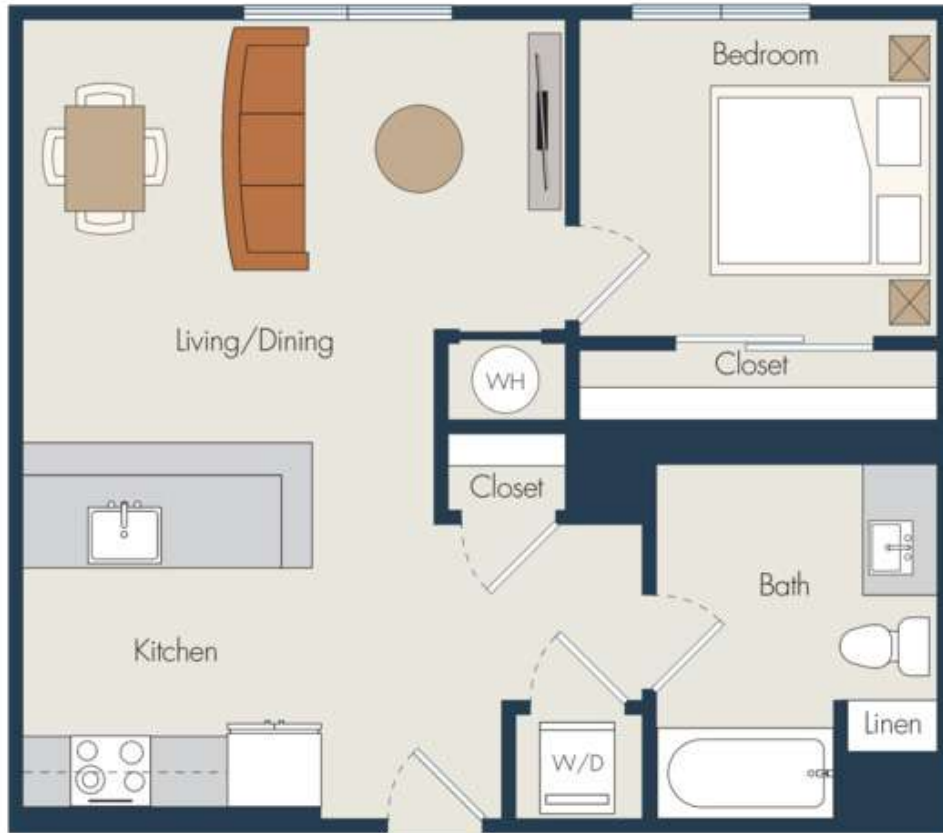

A2

1 BED / 1 BATH

596

SQ. FT.

ANTHEM
EVERETT

484 Second Street | Everett, MA 02149

www.antheneverett.com

Floor plans are artist's rendering. All dimensions are approximate. Actual product and specifications may vary in dimension or detail. Not all features are available in every apartment home. Prices and availability are subject to change. Rent is based on monthly frequency. Additional fees may apply, such as but not limited to package delivery, trash, water, amenities, etc. Please see a representative for details.